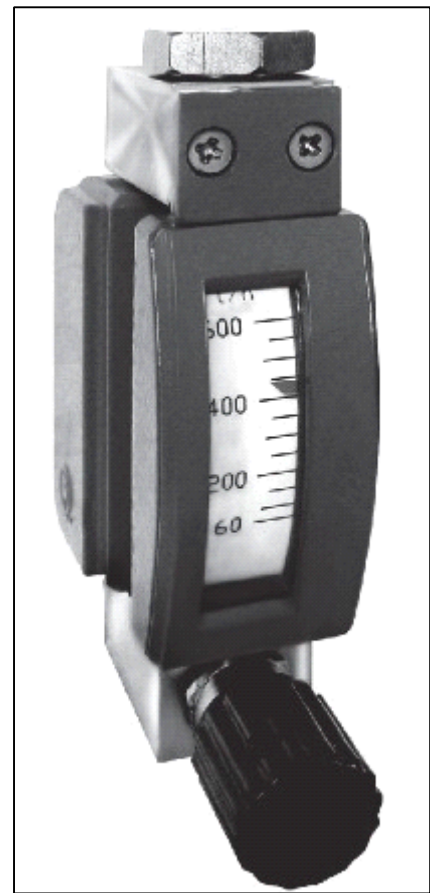

## METAL TUBE FLOWMETER

### LZW/WB/LZWH/LZWD Micro Flow Metal Tube flowmeter

# METAL TUBE FLOWMETER