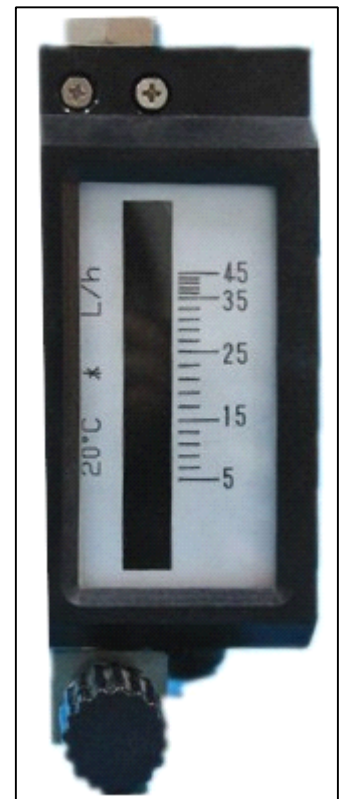

## METAL TUBE FLOWMETER

### LZW/WB/LZWH/LZWD Micro Flow Metal Tube flowmeter

# METAL TUBE FLOWMETER