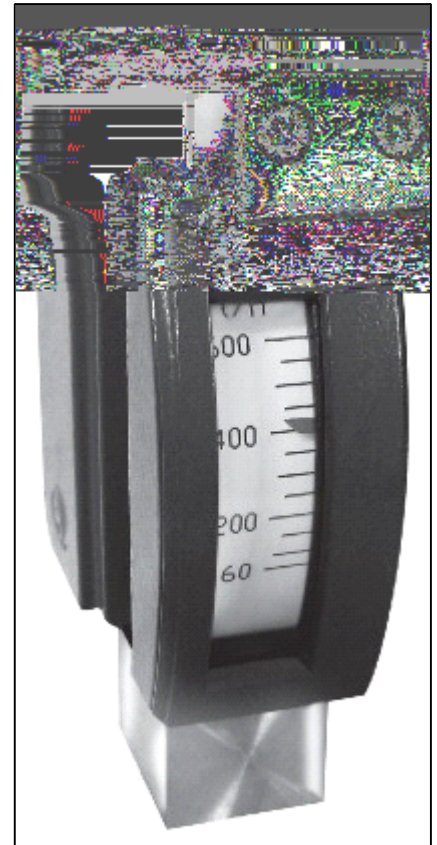

## METAL TUBE FLOWMETER

### LZW/WB/LZWH/LZWD Micro Flow Metal Tube flowmeter

# METAL TUBE FLOWMETER