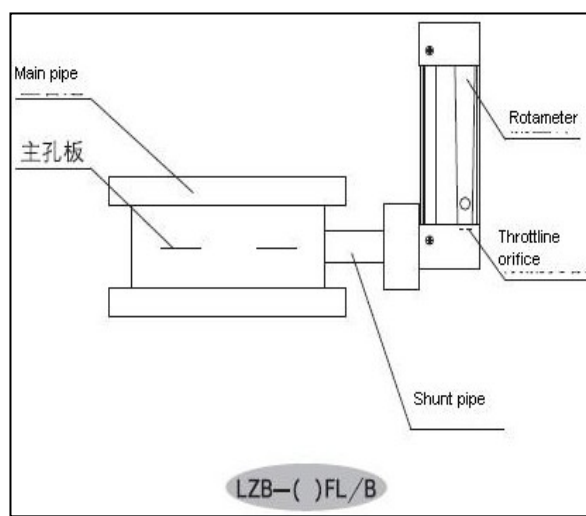

LZB-FL Series Rotary Shunt Flow Meter

■ Summary

■ Features

- ◆
- ◆
- ◆
- ◆
- ◆
- ◆

■ Structure and Type

Changzhou Chengfeng Flowmeter Co.,Ltd

Tel:86-519-85327611(Export Dept.) Switchboard:86-519-85503588/85503688

Fax:86-519-85505269,86-519-85503588-8008

Http://www.qf-meter.com