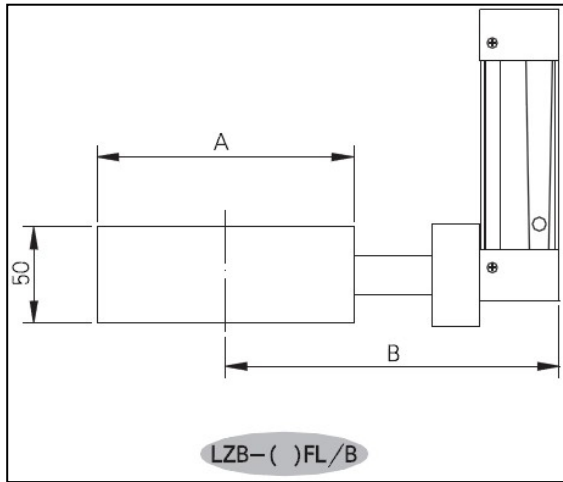

### ■ Structure and Type

**Changzhou Chengfeng Flowmeter Co.,Ltd**

Tel:86-519-85327611(Export Dept.) Switchboard:86-519-85503588/85503688

Fax:86-519-85505269,86-519-85503588-8008

Http://www.qf-meter.com

Glass tube flow meter

■ Installation Instruction

■ Installation Type

Glass tube flow meter