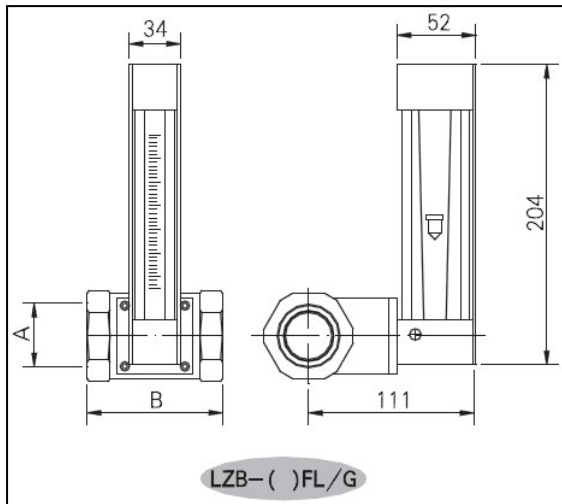

### ■ Structure and Type

**Changzhou Chengfeng Flowmeter Co.,Ltd**

Tel:86-519-85327611(Export Dept.) Switchboard:86-519-85503588/85503688

Fax:86-519-85505269,86-519-85503588-8008

Http://www.qf-meter.com

Glass tube flow meter

■ Installation Instruction

■ Installation Type

Glass tube flow meter