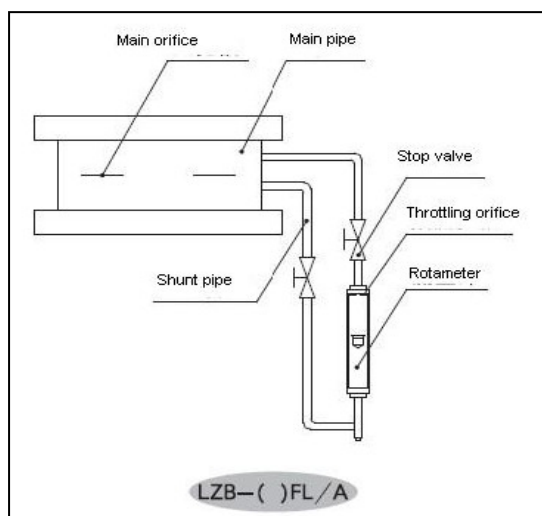

LZB-FL Series Rotary Shunt Flow Meter

■ Summary

■ Features

- ◆
- ◆
- ◆
- ◆
- ◆
- ◆

■ Structure and Type

Changzhou Chengfeng Flowmeter Co.,Ltd

Tel:86-519-85327611(Export Dept.) Switchboard:86-519-85503588/85503688

Fax:86-519-85505269,86-519-85503588-8008

Http://www.qf-meter.com