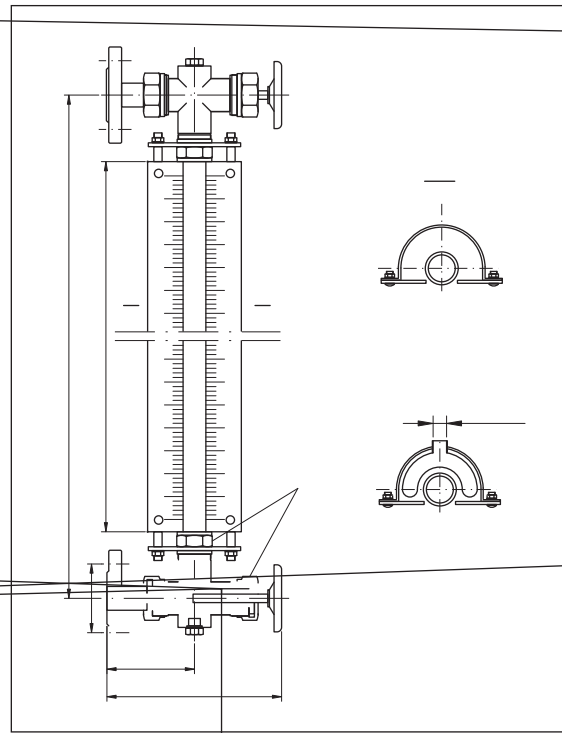

**HG5 Ordinary glass tube level meter**

**HG5 Glass plate level meter**

Summary

Summary

Structure principle

**Technical parameters**

**Technical parameters**

**Type selection chart**

**Type selection chart**
