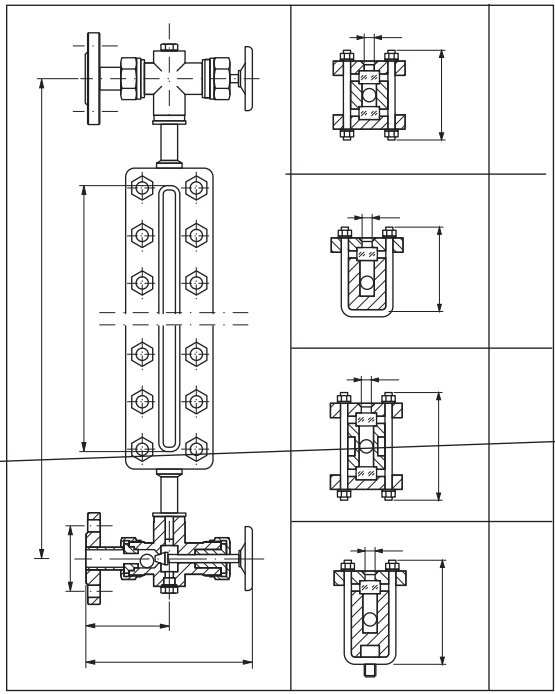

**HG5 Ordinary glass tube level meter**

**HG5 Glass plate level meter**

Summary

Summary

Structure principle

**Technical parameters**

**Technical parameters**

**Type selection chart**

**Type selection chart**
